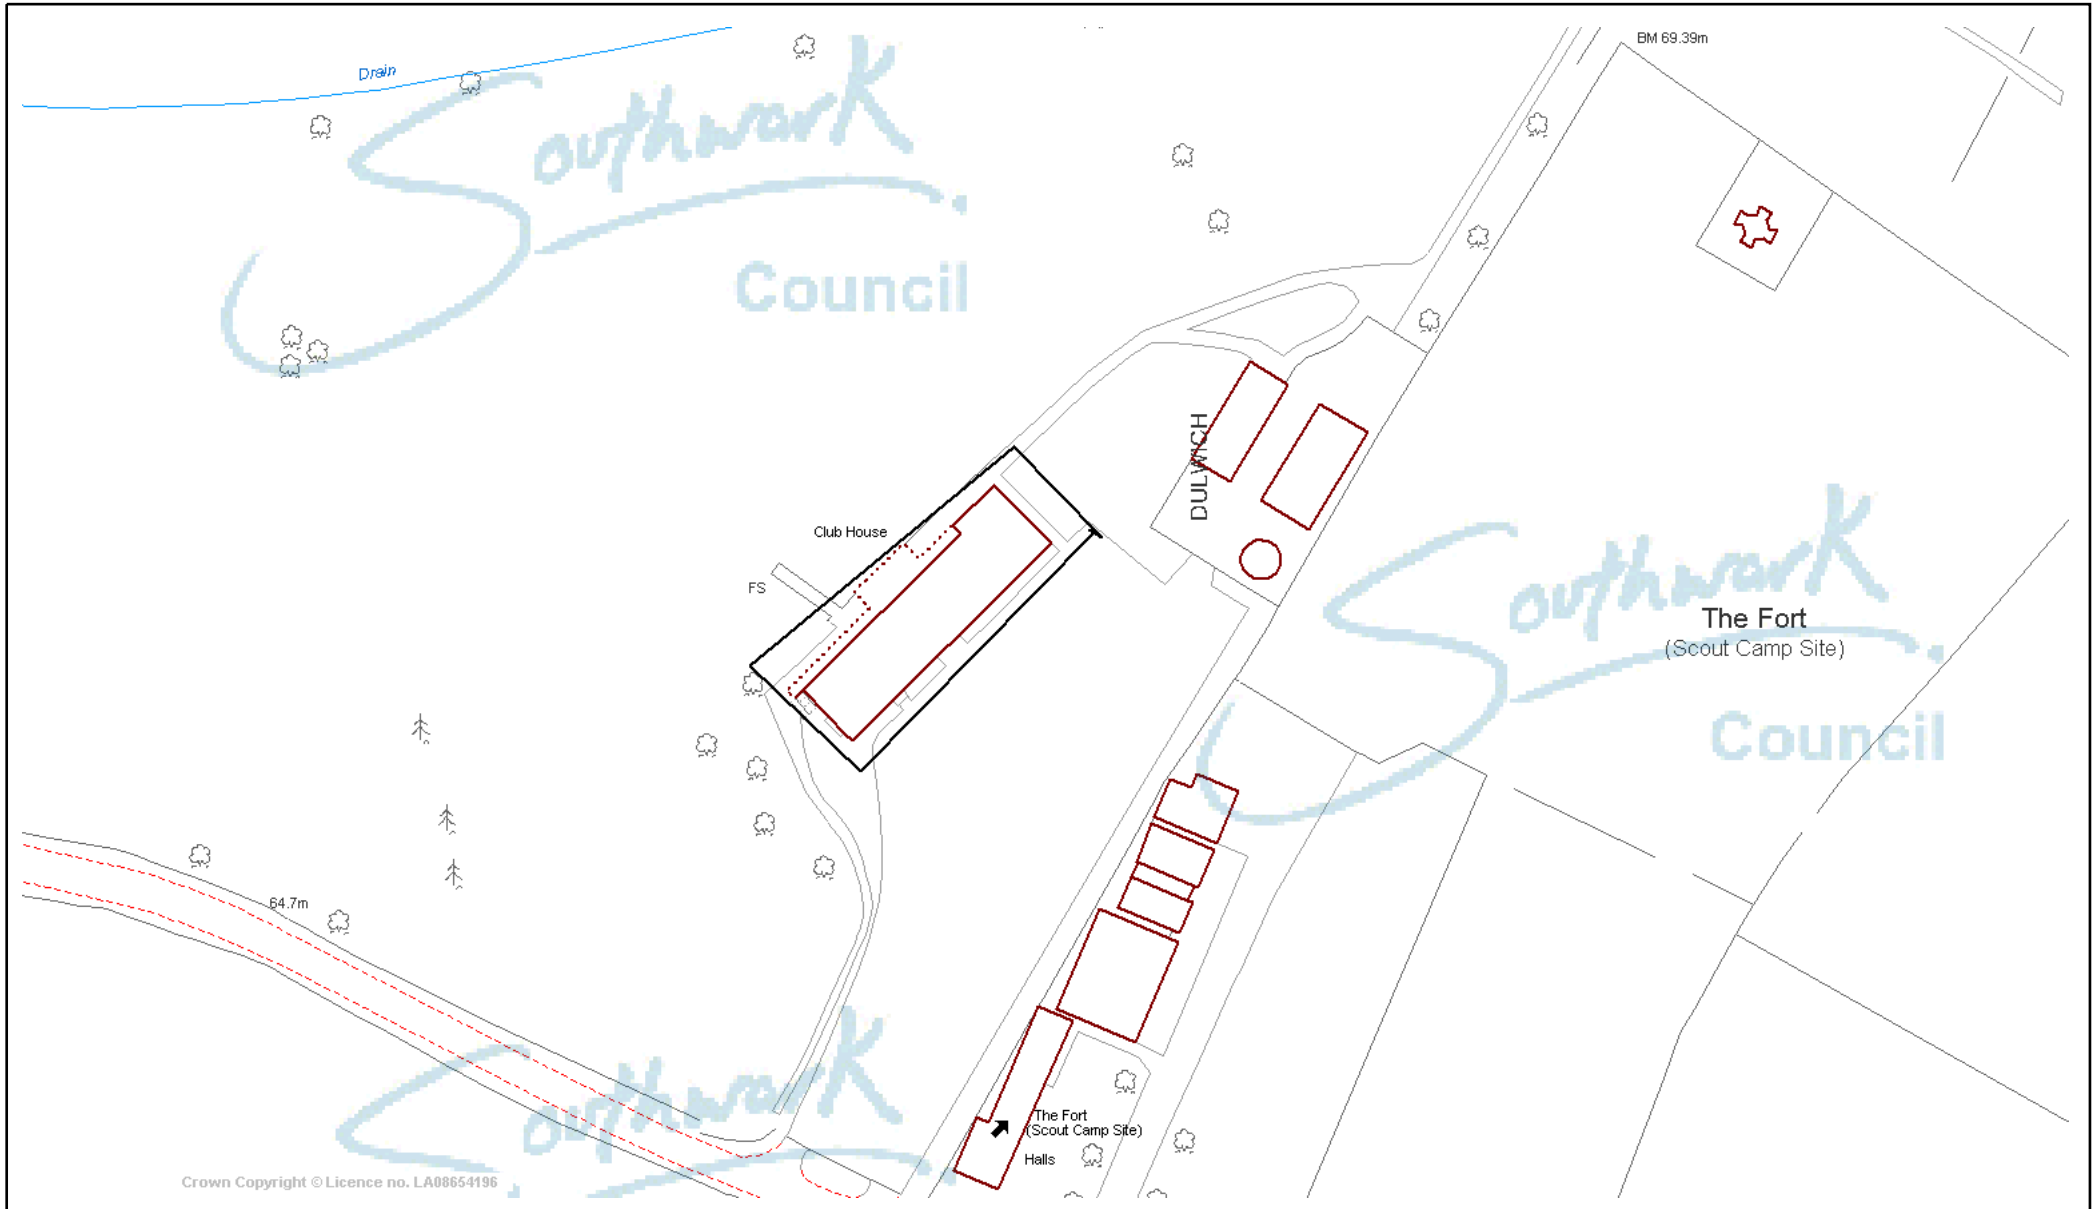

Dulwich & Sydenham Golf Club Grange Lane SE21

© Crown Copyright All rights reserved.
London Borough Of Southwark.
License LA08654196 2003

Scale 1/1250
Date 18/2/2004

**Southwark
Council**